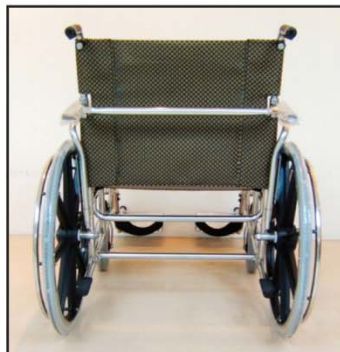

Stainless Steel Aquatic Wheelchairs

Our stainless steel aquatic chairs are ideal for use in swimming pools with ramps or beach entry. Constructed of durable and corrosion resistant stainless steel, these chairs will provide you with years of trouble free use.

F-053SSWC - 16" wide seat wheelchair - 350 lb weight capacity

F-052SSWC - 18" wide seat wheelchair - 350 lb weight capacity

F-051SSWC - 20" wide seat wheelchair - 350 lb weight capacity

F-058SSWC - 24" wide seat wheelchair - 550 lb weight capacity

F-057SSWC - 22" wide seat wheelchair (non-collapsible) - 600 lb weight capacity

F-057SSWC
22" Non-Collapsible
Wheelchair
(back view)

PROUDLY SOLD BY:

 **SPAS**
& stuff

www.spasandstuff.com