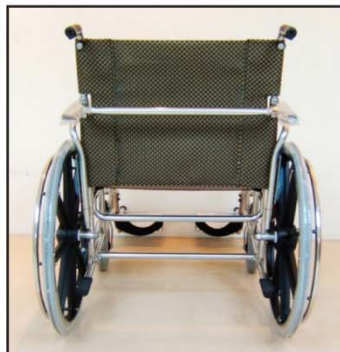

Stainless Steel Aquatic Wheelchairs

Our stainless steel aquatic chairs are ideal for use in swimming pools with ramps or beach entry. Constructed of durable and corrosion resistant stainless steel, these chairs will provide you with years of trouble free use.

F-053SSWC - 16" wide seat wheelchair - 350 lb weight capacity

F-052SSWC - 18" wide seat wheelchair - 350 lb weight capacity

F-051SSWC - 20" wide seat wheelchair - 350 lb weight capacity

F-058SSWC - 24" wide seat wheelchair - 550 lb weight capacity

F-057SSWC - 22" wide seat wheelchair (non-collapsible) - 600 lb weight capacity

F-057SSWC
22" Non-Collapsible
Wheelchair
(back view)

PROUDLY SOLD BY:

POOLS
& stuff

www.poolsandstuff.com