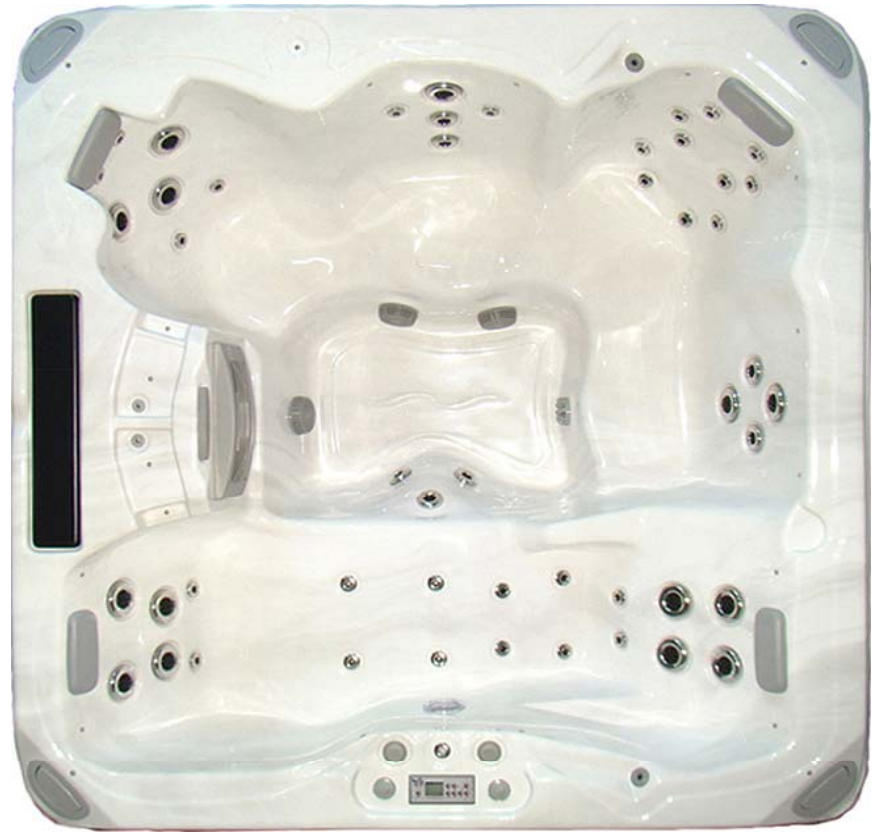

SPAS & stuff

BellaGrande Models

6-7 person, max. seats

Dual-End Lounger

Stereo and Hi-Def LCD TV options

92" x 92" x 36"

BellaGrande L

- 2 x 5 BHP (3 HP) Cont Pumps
- 51 Stainless Jets
- Ozone generator
- Maintenance Free Cabinet
- 100 Sq. Ft. Filtration
- R-30 Insulation
- Underwater LED Light
- Neck/Shoulder Therapy Seat
- 6" Waterfall (Inner-lit)
- Dual Spillways (Lit)
- Dual Fountain Jets (Inner-lit)
- 29 Accent Pin-Lights

BellaGrande SL

- 2 x 5 BHP (3 HP) Pumps
- 51 Stainless Jets
- Ozone generator
- Maintenance Free Cabinet
- 100 Sq. Ft. Filtration
- R-30 Insulation
- Underwater LED Light
- Neck/Shoulder Therapy Seat
- 6" Waterfall (Inner-lit)
- Dual Spillways (Lit)
- Dual Fountain Jets (Inner-lit)
- 29 Accent Pin-Lights
- 4 Speaker Stereo/Sub-Woofer

BellaGrande SLT

- 2 x 5 BHP (3 HP) Pumps
- 51 Stainless Jets
- Ozone generator
- Maintenance Free Cabinet
- 100 Sq. Ft. Filtration
- R-30 Insulation
- Underwater LED Light
- Neck/Shoulder Therapy Seat
- 6" Waterfall (Inner-lit)
- Dual Spillways (Lit)
- Dual Fountain Jets (Inner-lit)
- 29 Accent Pin-Lights
- 4 Speaker Stereo/Sub-Woofer
- 20" Hi-Def LCD TV with floating remote control

Value of Included Extras:
\$ 1,990.00

Our Premium Standard Features Include:

- Corona Discharge Ozone Generator w/ Mazzie Injector and contact chamber
- 5 BHP / 56 Frame Pump Motors
- Balboa Electronics with Titanium Heater Element
- Expansion Foam Insulation (average R-Value of 30)
- 24 Bulb Underwater LED Color Lighting
- Waterfall (except Essentials Models)
- Maintenance-Free Cabinet
- 100 Square Feet of Filtration
- Sealed Bottom