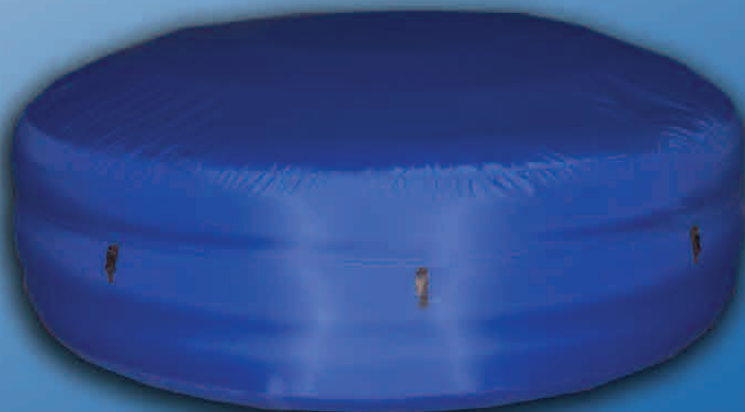

**With Patented
Turbo Wave
Massage Action!**

SPA₂GO

Great for parties holidays and perfect for summer family fun!

Enjoy a relaxing whirlpool spa whenever you like without complicated or costly installation, thanks to this portable unit that inflates in minutes yet has all the vigorous heated jet action of permanently installed models.

SPA₂GO includes a built-in seat, cushioned side panels for reclining comfort, and a locking cover. The durable K80 vinyl construction uses the same material found in white water rafts to deflect pulling, tearing punctures.

Specifications of Spa:

- 250 gallons
- Inside diameter: 58"
- outside diameter:82"
- height:28"
- 1 1/2 hp turbo blower
- 127 microair jets
- 1000 Watt Stainless Heater
- Ground Fault Safety Protection
- Filtration system
- Insular Thermal cover included
- Thermostatically controlled
- 20 gauge K80 vinyl(same as white water rafting material)

Easy to inflate

Fill with water

Air Bladder

Locking cover

Features of Spa:

- Seats 4 adults
- Easy assembly--no tools required
- Full body turbo wave massage
- Inflates utilizing spa motor
- Cushioned bottom and side panels
- Plug into any 15 amp household outlet